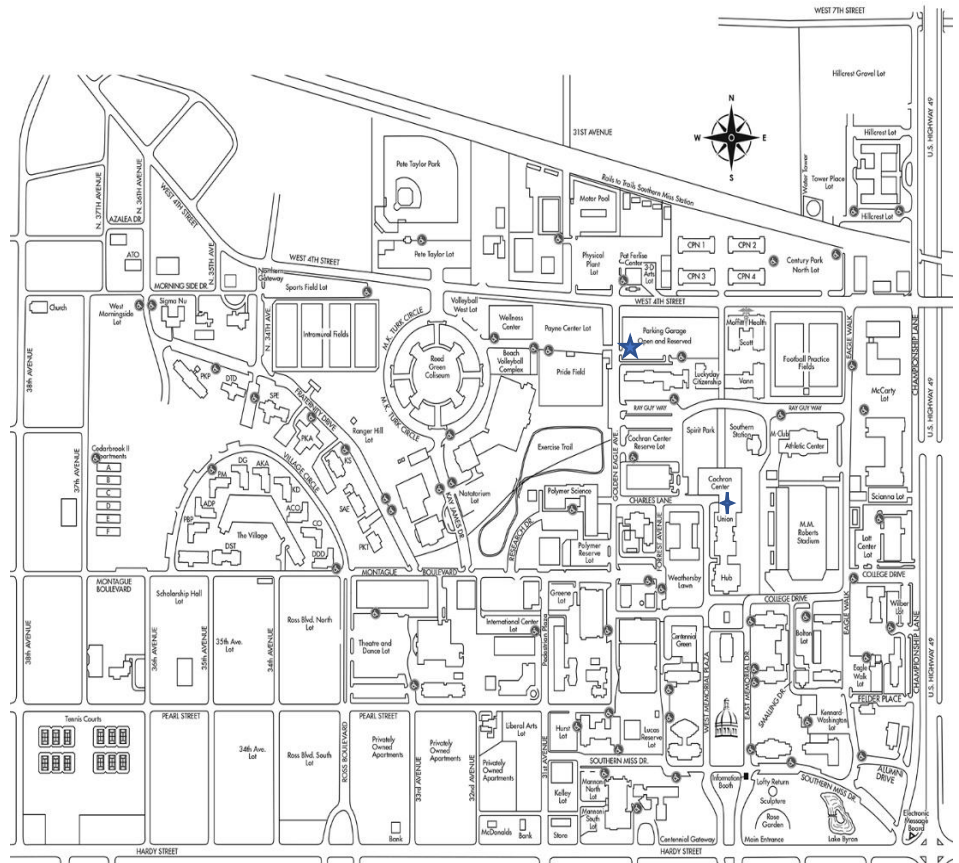

SPECIAL EVENT PARKING PASS

PARKING GARAGE (2-5 LEVELS ONLY)

CAMPUS TOURS

ADMISSIONS

HATTIESBURG, MS 39406

Directions

Traveling from Jackson on Hwy. 49 S

- Less than one mile after traveling under I59, look for a sign on the right showing exit to the Coliseum and W. Fourth Street.
- On Hwy. 49, take the W. Fourth Street exit (Follow signs to Coliseum). Turn left on the service road.
- Take right onto W. Fourth Street
- On W. Fourth Street, take left at first traffic light onto Golden Eagle Ave.
- Parking garage is on the left.

Traveling on Hwy. 49 N

- At the Hwy. 49 / Hardy Street Intersection, turn left onto Hardy St.
- Take immediate right on to Service Dr. follow Service Dr. to traffic light.
- Take left onto W. Fourth Street
- On W. Fourth, 4th Street takes left at first traffic light onto Golden Eagle Ave.
- Parking garage is on the left.

Parking and Transit Services
601.266.4948 | parking@usm.edu
usm.edu/parking-transit-services

EOE/F/M/VETS/DISABILITY

****Please use caution to avoid the USM individual reserved spaces*
*This is a Tow Zone***

This Special Event pass is not valid for faculty, staff, or students at The University of Southern Mississippi.