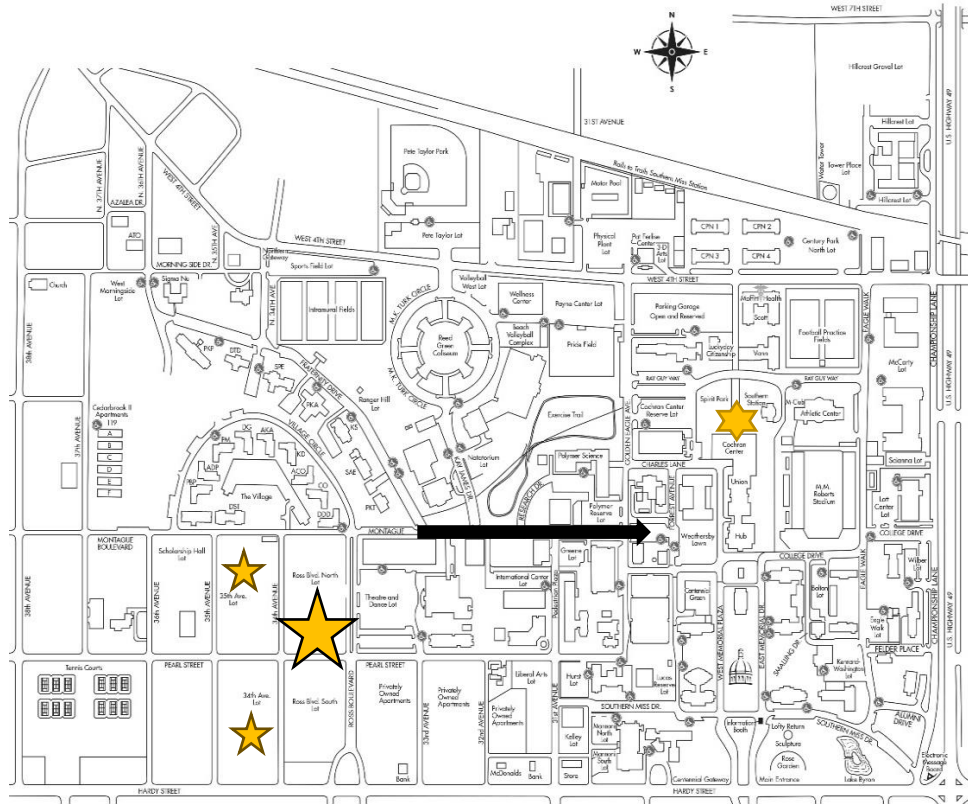

Print and place face up on dashboard of vehicle.

Additional parking is available in the Parking Garage levels 2-5 only. Avoid the Reserved spaces marked with letters and numbers – Service, No Parking, Fire Lane areas and Timed areas. Handicap/Accessible areas are reserved for those properly displaying federal- or state-issued placard or license plate.

EOE/F/M/VETS/DISABILITY

Directions

Traveling from Jackson on Hwy 49 S

- Less than one mile after traveling under 159, look for a sign on the right showing the exit to the Coliseum and West 4th Street.
- Take a right on West 4th Street at the red-light
- At the next red-light turn left on to Golden Eagle Avenue
- Travel to Montague and turn right.
- Take the first left turn on to Ross Boulevard for reserved parking.

Traveling on Hwy 49 N

- At the Hwy 49/ Hardy Street Intersection turn left
- Go to the 3rd red-light and turn right on Ross Boulevard
- The second parking lot on the left is Ross Boulevard North

Traveling from Hwy 59

- Turn on Hardy Street
- Take a left on to Ross Boulevard
- The second parking lot on the left is Ross Boulevard North

This Special Event pass is not valid for faculty, staff or students of The University of Southern Mississippi.