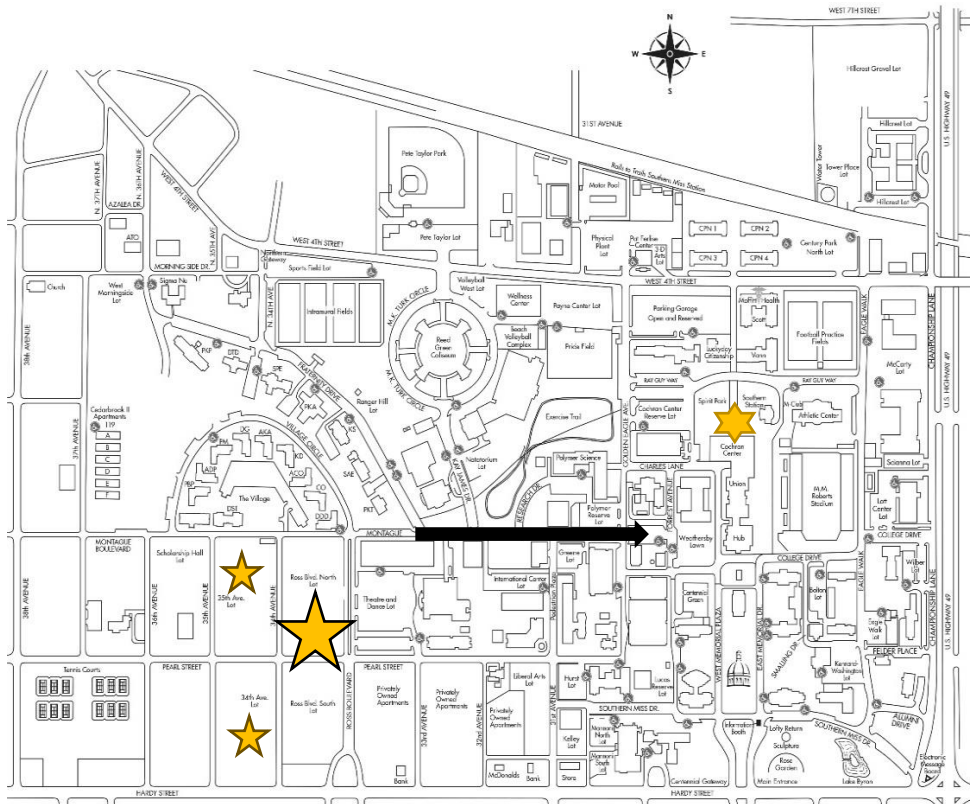

Print and place face up on dashboard of vehicle.
 Additional parking is available in the Parking Garage levels 2-5 only. Avoid the Reserved spaces marked with letters and numbers – Service, No Parking, Fire Lane areas and Timed areas. Handicap/Accessible areas are reserved for those properly displaying federal- or state-issued placard or license plate.

EOE/F/M/VETS/DISABILITY

Directions

Traveling from Jackson on Hwy 49 S

- Less than one mile after traveling under I59, look for a sign on the right showing the exit to the Coliseum and West 4th Street.
- Take a right on West 4th Street at the red-light
- At the next red-light turn left on to Golden Eagle Avenue
- Travel to Montague and turn right.
- Take the first left turn on to Ross Boulevard for reserved parking.

Traveling on Hwy 49 N

- At the Hwy 49/ Hardy Street Intersection turn left
- Go to the 3rd red-light and turn right on Ross Boulevard
- The second parking lot on the left is Ross Boulevard North

Traveling from Hwy 59

- Turn on Hardy Street
- Take a left on to Ross Boulevard
- The second parking lot on the left is Ross Boulevard North

This Special Event pass is not valid for faculty, staff or students of The University of Southern Mississippi.