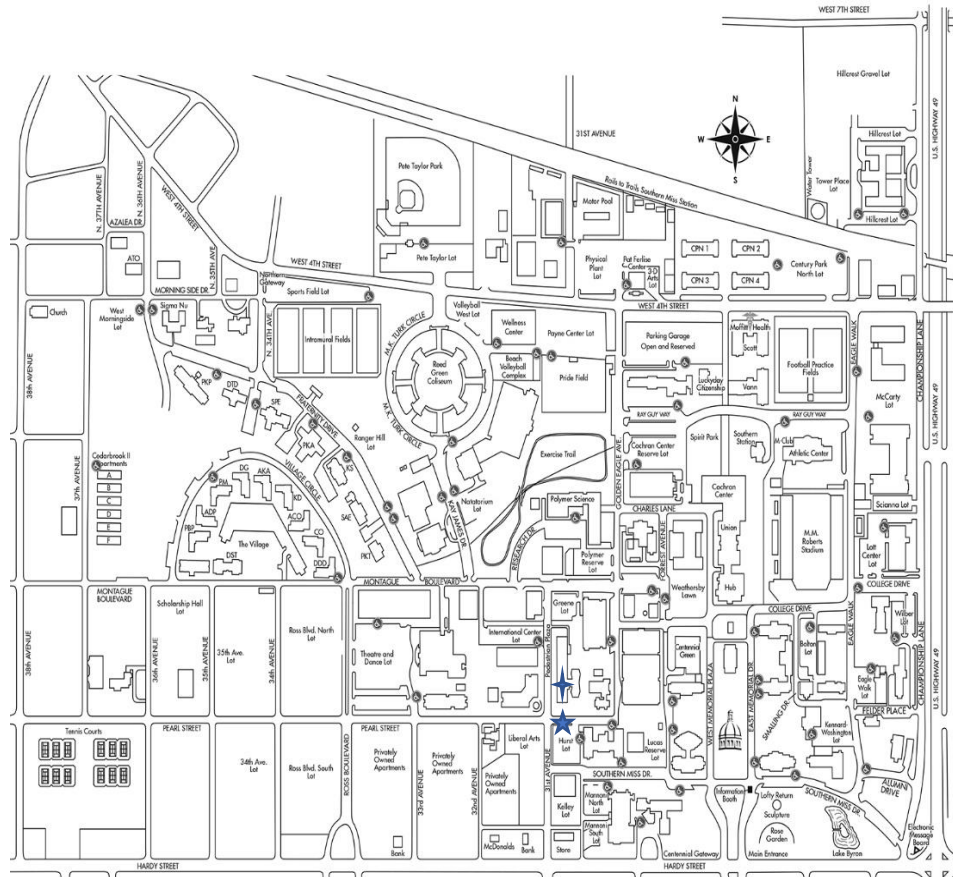

Parking and Transit Services
601.266.4948 | parking@usm.edu
usm.edu/parking-transit-services

EOE/F/M/VETS/DISABILITY

Print and place face up on dashboard of vehicle.

Additional parking is available in the Parking Garage levels 2-5 only. Avoid the Reserved spaces marked with letters and numbers – Service, No Parking and Fire Lane areas. Handicap/Accessible areas are reserved for those properly displaying federal- or state-issued placard or license plate.

Directions

Traveling from Jackson on Hwy. 49 S

- Less than one mile after traveling under I59, turn right onto Hardy ST
- Just past the University main entrance, turn right onto 31st Ave. at the red-light
- Turn right onto Pearl St.
- Turn right into George Hurst Lot

Traveling on Hwy. 49 N

- At the Hwy 49 / Hardy St. Intersection, turn left onto Hardy St.
- Just past the University main entrance, turn right onto 31st Ave. at the red-light
- Turn right onto Pearl St.
- Turn right into George Hurst Lot