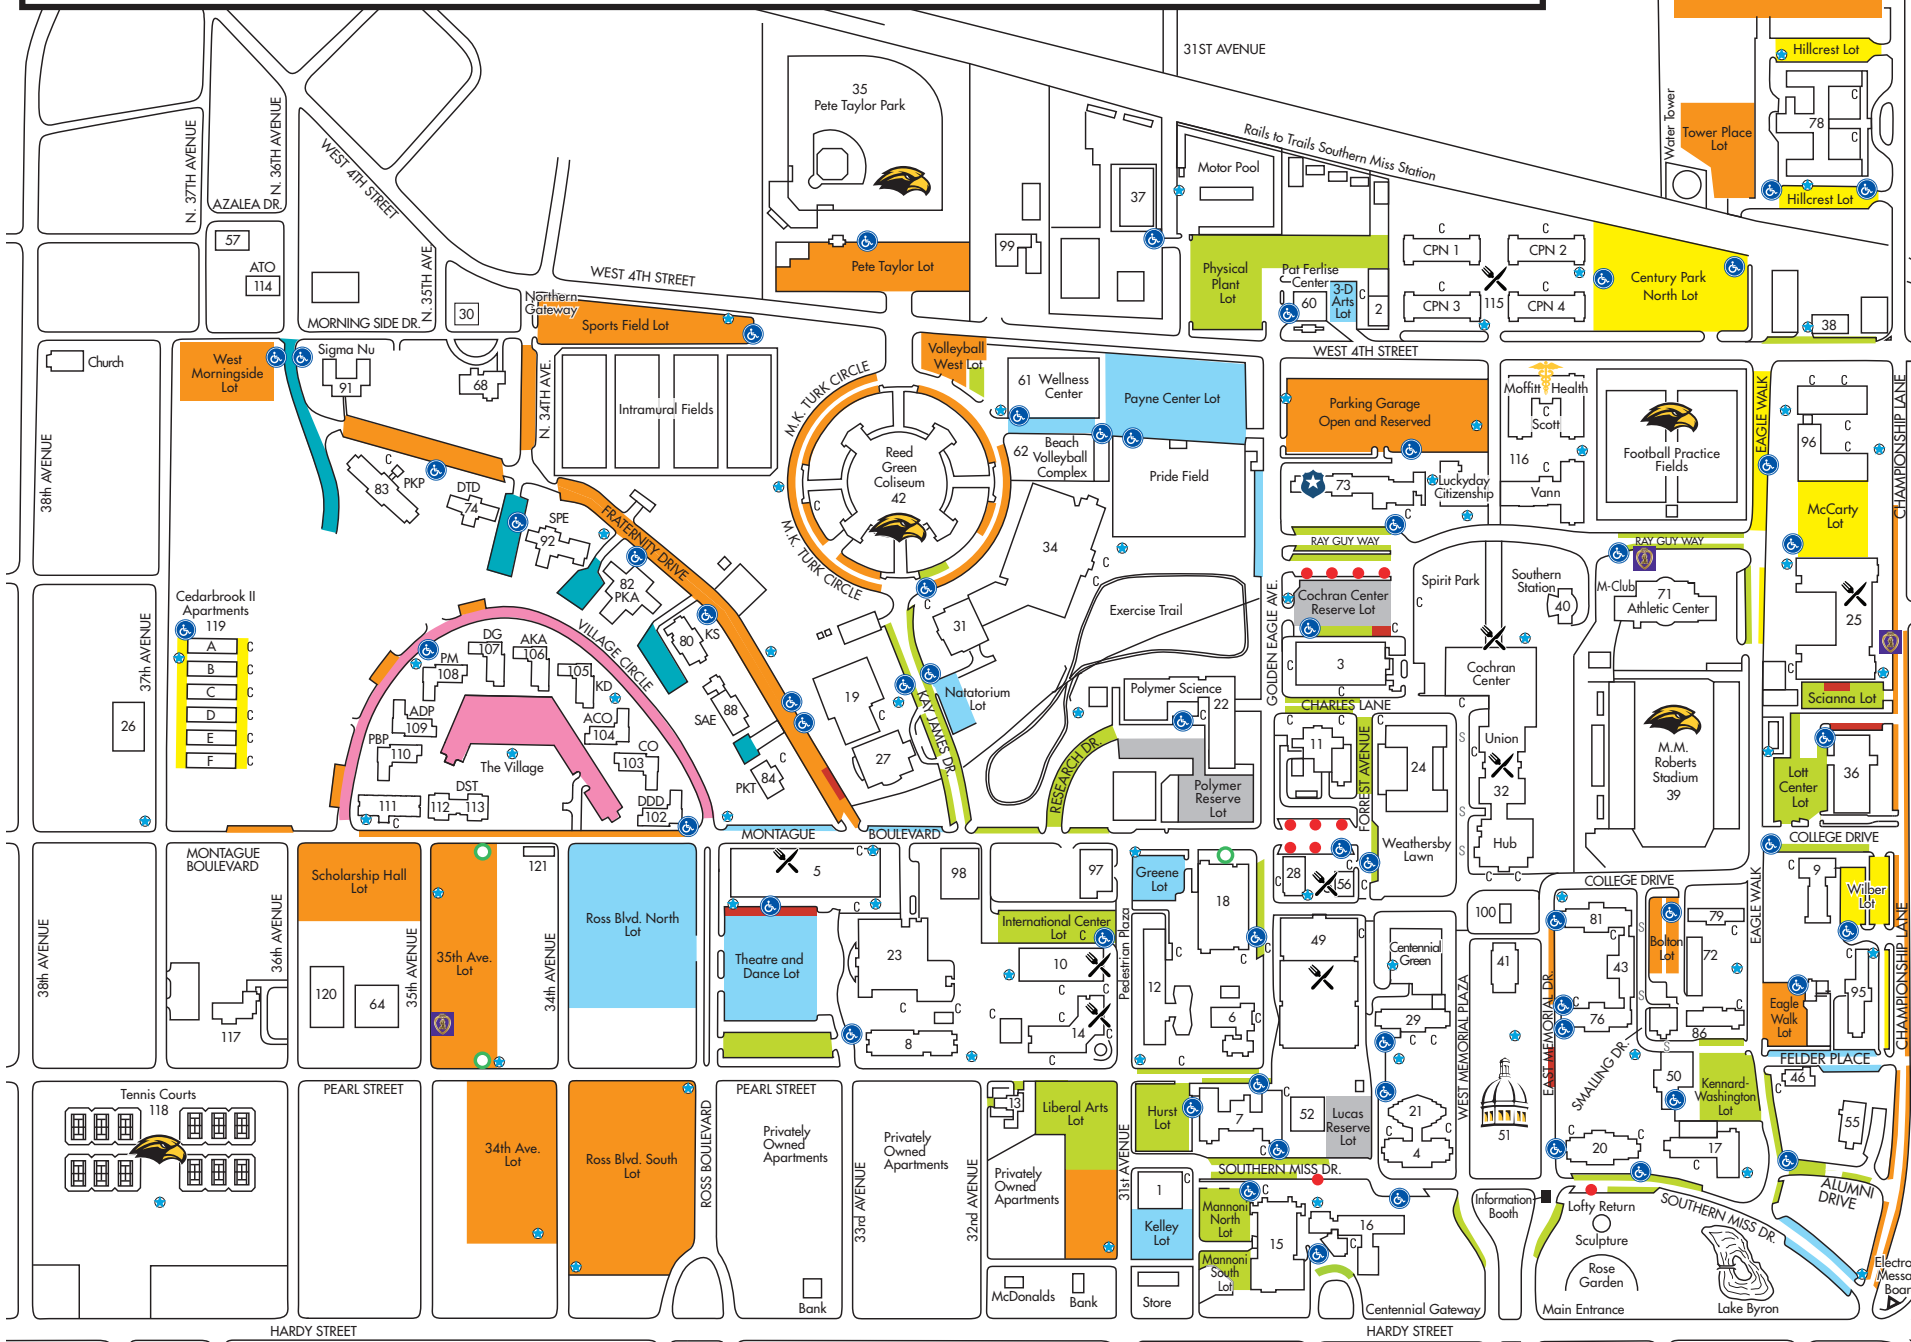

THE UNIVERSITY OF
SOUTHERN MISSISSIPPI

HATTIESBURG CAMPUS

Department of Parking and Transit Services
Phone: 601.266.4943
Website: usm.edu/parking

BUILDINGS

Building Name	Number	Location	Building Name	Number	Location
3-D Arts Building	2	6C	Liberal Arts Building	14	5F
Alpha Chi Omega	104	3D	Lott Center	36	8E
Alpha Delta Pi	109	2D	Lucas Administration Building	51	7F
Alpha Kappa Alpha	106	3D	Mannoni Performing Arts Center	15	6G
Alpha Tau Omega	114	2C	Marsh Hall	16	6G
Anthropology Lab and Collections	26	1D	Math Zone	28	6E
Asbury Hall	5	4E	McCain Library	52	6F
Baptist Student Union	97	5E	McCarty Hall	96	8C
Beach Volleyball Complex	62	5C	McLemore Hall	17	8F
Bell Track and Soccer Complex	69	11A	Mississippi Hall	81	7E
Bennett Auditorium	41	7E	M.M. Roberts Stadium	39	7E
Bolton Hall	72	8E	Office of Sustainability	30	3C
Bond Hall	73	6C	Ogletree Alumni House	55	8F
University Police Department			Owings-McQuagge Hall	18	6E
Cedarbrook II Apartments A-F	119	1D	Pat Ferlise Center	60	6C
Center for Child Development	68	3C	- Ticket Office		
Century Park North	115	5C	Payne Center	34	5D
- CPN 1, CPN 2, CPN 3, CPN 4			Peck House-OLLI	117	2F
Century Park South	116	7C	Pete Taylor Park	35	4B
- Scott Hall, Vann Hall, Luckyday Citizenship Hall, Moffitt Health Center			Phi Kappa Tau	84	4E
Chain Technology Center	3	6D	Phi Mu	108	2D
Chi Omega	103	3E	Physical Plant	37	5B
College Hall	4	6F	- Motor Pool		
Cook Library	49	6E	Pi Beta Phi	110	2E
Danforth Chapel	100	7E	Pi Kappa Alpha	82	3D
Delta Delta Delta	102	3E	Pi Kappa Phi	83	2C
Delta Gamma	107	3D	Power House	56	6E
Delta Sigma Theta	113	3E	Pulley Hall	86	8F
Delta Tau Delta	74	3D	Quinlan-Hammond Hall of Honor	64	2F
DuBard School for Language Disorders	27	4E	Reed Green Coliseum	42	4C
Duff Athletic Center	71	7D	Scholarship Hall	111	2E
- M-Club			Scianna Hall	25	8D
Duplex	112	2E	Shafer Center for Crisis Intervention	57	2B
Forrest County Hall	29	6F	Sigma Alpha Epsilon	88	4D
Fritzsche-Gibbs Hall	6	6F	Sigma Chi	120	2F
George Building	19	4D	Sigma Nu	91	2C
Greene Hall	12	5F	Sigma Phi Epsilon	92	3D
Harkins Hall	8	4F	Softball Complex	33	9B
Hattiesburg Hall	76	7F	Southern Christian Student Center	121	3E
Hickman Hall	43	7E	Southern Hall	20	7F
Hillcrest Hall	78	8B	Southern Station	40	7D
Honor House	46	8F	Stores and Receiving	38	8C
Hurst Building	7	6F	Stout Hall	21	6F
Interior Design Studio	13	5F	St. Thomas Catholic Church	99	5B
International Center	10	5E	Tennis Courts	118	1F
Johnson Natatorium	31	5D	Thames Polymer Science Research Center	22	6D
Johnson Science Tower	11	6E	Theatre and Dance Building	23	4E
Jones Hall	79	8E	Union Complex	32	7D, 7E
Kappa Delta	105	3D	- Cochran Center, Cook Union, Hub		
Kappa Sigma	80	3D	Walker Science Building	24	6E
Kelley Hall	1	5F	Wellness Center	61	5C
Kennard-Washington Hall	50	7F	Wesley Foundation	98	5E
Kinesiology Building	9	8E	Wilber Hall	95	8F

SYMBOLS

- Timed
- ♿ Handicap Accessible
- Ⓢ Service Zone
- Ⓢ Cycle
- ☎ Emergency Phone
- ⓧ Proposed Changes
- 🚗 Reserved
- 👮 University Police Department
- 🚗 Commuter
- 🏠 Residence Halls
- 👤 Faculty/Staff
- 👤 Lucas, Polymer and Cochran Center Reserve Lots
- 🚗 Open - All Permits
- 🏠 Fraternity
- 🏠 Sorority Village
- 🏠 Athletic Sites
- 🏠 Purple Heart
- 🍽 Food Services
- 🚌 Covered Transit Bus Location

PARKING LOTS