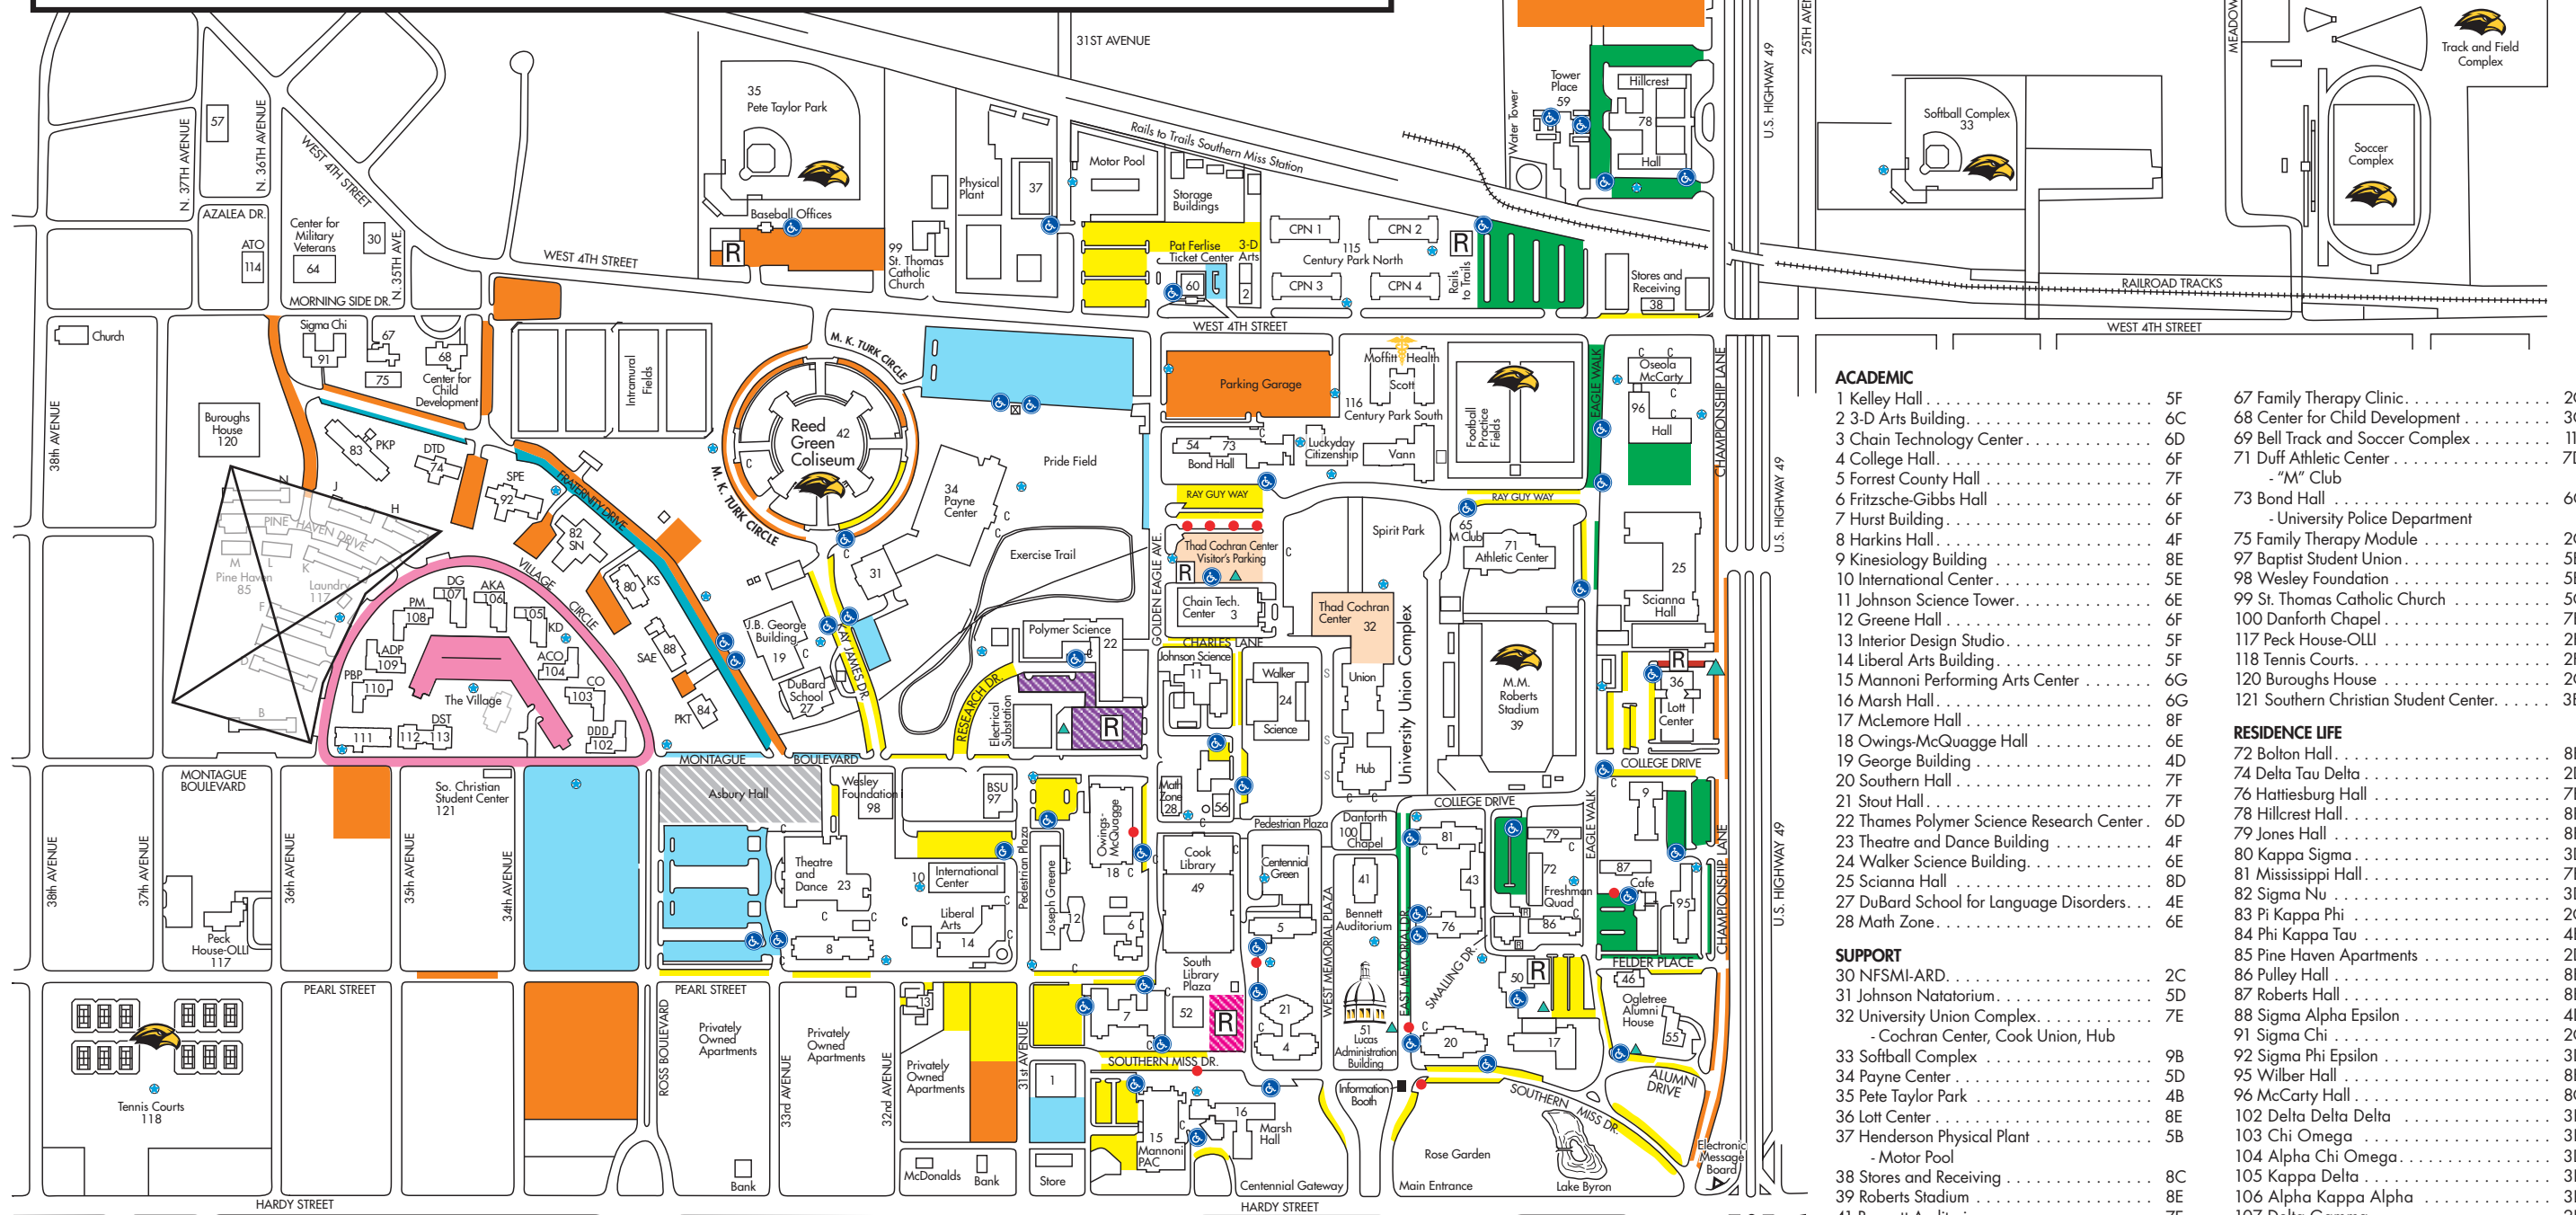

THE UNIVERSITY OF
SOUTHERN MISSISSIPPI

Department of Parking Management
Phone: 601.266.4943
Website: www.usm.edu/parking

ACADEMIC

- 1 Kelley Hall 5F
- 2 3-D Arts Building 6C
- 3 Chain Technology Center 6D
- 4 College Hall 6F
- 5 Forrest County Hall 7F
- 6 Fritzsche-Gibbs Hall 6F
- 7 Hurst Building 6F
- 8 Harkins Hall 4F
- 9 Kinesiology Building 8E
- 10 International Center 5E
- 11 Johnson Science Tower 6E
- 12 Greene Hall 6F
- 13 Interior Design Studio 5F
- 14 Liberal Arts Building 5F
- 15 Mannoni Performing Arts Center 6G
- 16 Marsh Hall 6G
- 17 McLemore Hall 8F
- 18 Owings-McQuagge Hall 6E
- 19 George Building 4D
- 20 Southern Hall 7F
- 21 Stout Hall 7F
- 22 Thames Polymer Science Research Center 6D
- 23 Theatre and Dance Building 4F
- 24 Walker Science Building 6E
- 25 Scianna Hall 8D
- 27 DuBard School for Language Disorders 4E
- 28 Math Zone 6E

- 67 Family Therapy Clinic 2C
- 68 Center for Child Development 3C
- 69 Bell Track and Soccer Complex 11B
- 71 Duff Athletic Center 7D
- "M" Club . . . . .
- 73 Bond Hall 6C
- University Police Department . . . . .
- 75 Family Therapy Module 2C
- 97 Baptist Student Union 5E
- 98 Wesley Foundation 5E
- 99 St. Thomas Catholic Church 5C
- 100 Danforth Chapel 7E
- 117 Peck House-OLLI 2F
- 118 Tennis Courts 2F
- 120 Buroughs House 2C
- 121 Southern Christian Student Center 3E

RESIDENCE LIFE

SUPPORT

- 30 NFSMI-ARD 2C
- 31 Johnson Natatorium 5D
- 32 University Union Complex 7E
- Cochran Center, Cook Union, Hub . . . . .
- 33 Softball Complex 9B
- 34 Payne Center 5D
- 35 Pete Taylor Park 4B
- 36 Loft Center 8E
- 37 Henderson Physical Plant 5B
- Motor Pool . . . . .
- 38 Stores and Receiving 8C
- 39 Roberts Stadium 8E
- 41 Bennett Auditorium 7E
- 42 Green Coliseum 4C
- 43 Hickman Hall 7E
- 46 Honor House 8F
- 49 Cook Library 6E
- 50 Kennard-Washington Hall 8F
- 51 Lucas Administration Building 7F
- 52 McCain Library 6F
- 55 Ogletree Alumni House 8F
- 56 Power House Restaurant 6E
- 57 Shafer Center for Crisis Intervention 2B
- 59 Tower Place 8B
- Unit H - College of Health . . . . .
- 60 Ferlise Center 6C
- 64 Center for Military Veterans 2C

CAMPUS PARKING LEGEND

- ▲ Visitor
- Timed
- ♿ Handicap
- S Service Zone
- C Cycle
- ☎ Emergency Phone
- ☒ Proposed Changes
- Ⓡ Reserved Parking
- Commuter
- Residence Halls
- Faculty/Staff
- Lucas Reserve Parking
- Open - All Decals
- Thad Cochran Center
- Construction Area - No Parking
- Polymer Reserve Parking
- Fraternity Parking
- Village Parking
- Athletic Sites

SCALE IN FEET

AA/EOE/ADA