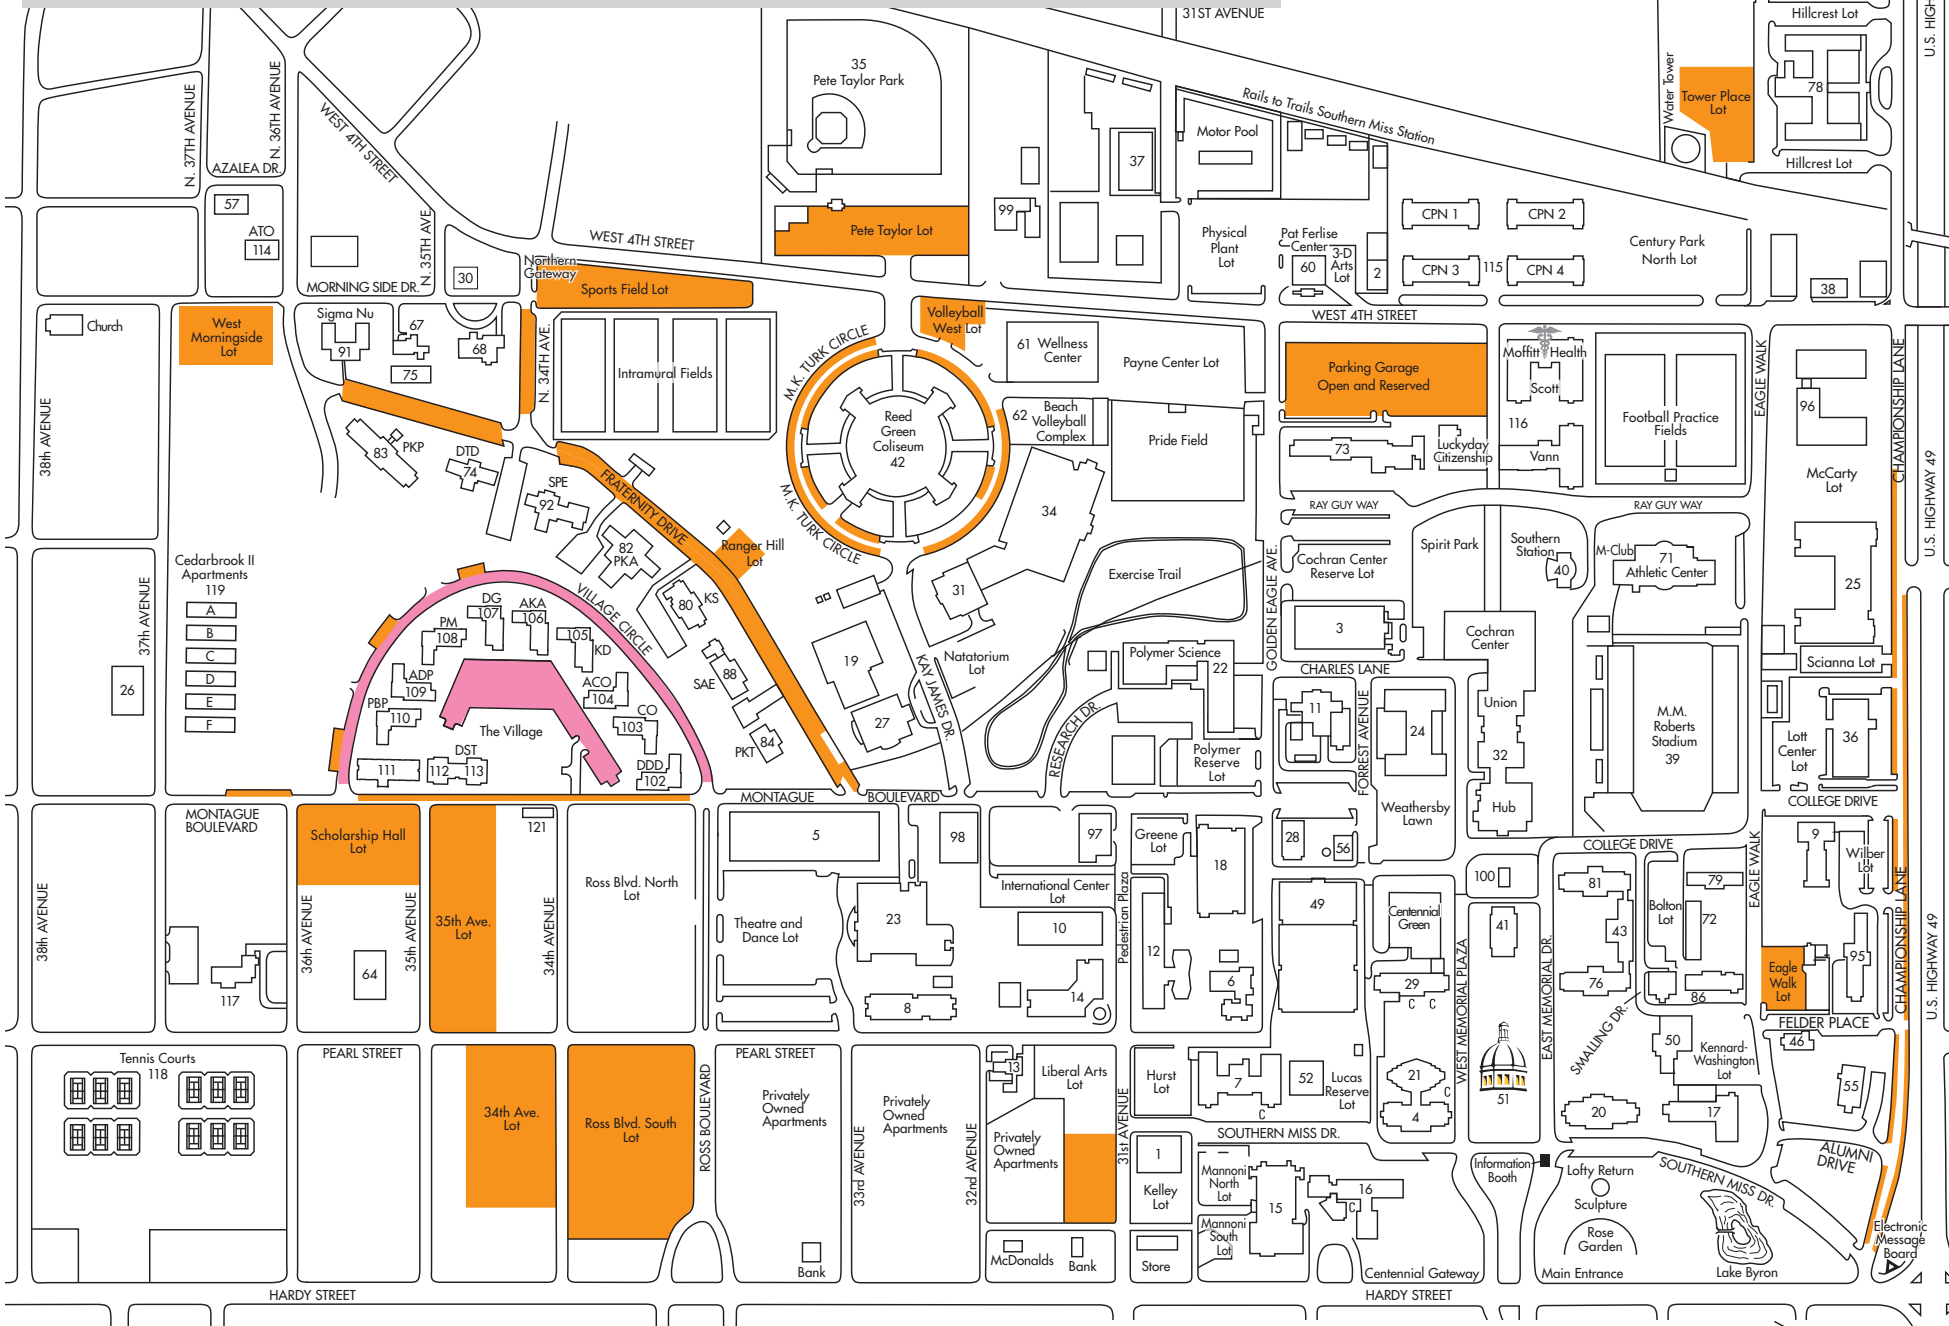

THE UNIVERSITY OF
SOUTHERN MISSISSIPPI

Department of Parking and Transit Services
601.266.4943

VILLAGE PARKING ZONES

BUILDINGS

Building Name	Number	Location	Building Name	Number	Location
3-D Arts Building	2	6C	Kennard-Washington Hall	50	7F
Alpha Chi Omega	104	3D	Kinesiology Building	9	8E
Alpha Delta Pi	109	2D	Liberal Arts Building	14	5F
Alpha Kappa Alpha	106	3D	Lott Center	36	8E
Alpha Tau Omega	114	2C	Lucas Administration Building	51	7F
Anthropology Lab and Collections	26	1D	Mannoni Performing Arts Center	15	6G
Asbury Hall	5	4E	Marsh Hall	16	6G
Baptist Student Union	97	5E	Math Zone	28	6E
Beach Volleyball Complex	62	5C	McCain Library	52	6F
Bell Track and Soccer Complex	69	11A	McCarty Hall	96	8C
Bennett Auditorium	41	7E	McLemore Hall	17	8F
Bolton Hall	72	8E	Mississippi Hall	81	7E
Bond Hall	73	6C	M.M. Roberts Stadium	39	7E
- University Police Department			Office of Sustainability	30	3C
Cedarbrook II Apartments A-F	119	1D	Ogletree Alumni House	55	8F
Center for Child Development	68	3C	Owings-McQuague Hall	18	6E
Century Park North	115	7C	Pat Ferlise Center	60	6C
- CPN 1, CPN 2, CPN 3, CPN 4			- Ticket Office		
Century Park South	116	7C	Payne Center	34	5D
- Scott Hall, Vann Hall, Luckyday Citizenship Hall, Moffitt Health Center			Peck House-OLLI	117	2F
Chain Technology Center	3	6D	Pete Taylor Park	35	4B
Chi Omega	103	3E	Phi Kappa Tau	84	4E
College Hall	4	6F	Phi Mu	108	2D
Cook Library	49	6E	Physical Plant	37	5B
Danforth Chapel	100	7E	- Motor Pool		
Delta Delta Delta	102	3E	Pi Beta Phi	110	2E
Delta Gamma	107	3D	Pi Kappa Alpha	82	3D
Delta Sigma Theta	113	3E	Pi Kappa Phi	83	2C
Delta Tau Delta	74	3D	Power House Restaurant	56	6E
DuBard School for Language Disorders	27	4E	Pulley Hall	86	8F
Duff Athletic Center	71	7D	Quinlan-Hammond Hall of Honor	64	2F
- M-Club			Reed Green Coliseum	42	4C
Duplex	112	2E	Scholarship Hall	111	2E
Family Therapy Clinic	67	2C	Scianna Hall	25	8D
Family Therapy Module	75	2C	Shafer Center for Crisis Intervention	57	2B
Forrest County Hall	29	6F	Sigma Alpha Epsilon	88	4D
Fritzsche-Gibbs Hall	6	6F	Sigma Nu	91	2C
George Building	19	4D	Sigma Phi Epsilon	92	3D
Greene Hall	12	5F	Softball Complex	33	9B
Harkins Hall	8	4F	Southern Christian Student Center	121	3E
Hattiesburg Hall	76	7F	Southern Hall	20	7F
Hickman Hall	43	7E	Southern Station	40	7D
Hillcrest Hall	78	8B	Stores and Receiving	38	8C
Honor House	46	8F	Stout Hall	21	6F
Hurst Building	7	6F	St. Thomas Catholic Church	99	5B
Interior Design Studio	13	5F	Tennis Courts	118	1F
International Center	10	5E	Thames Polymer Science Research Center	22	6D
Johnson Natatorium	31	5D	Theatre and Dance Building	23	4E
Johnson Science Tower	11	6E	Union Complex	32	7D, 7E
Jonnes Hall	79	8E	- Cochran Center, Cook Union, Hub		
Kappa Delta	105	3D	Walker Science Building	24	6E
Kappa Sigma	80	3D	Wellness Center	61	5C
Kelley Hall	1	5F	Wesley Foundation	98	5E
			Wilber Hall	95	8F