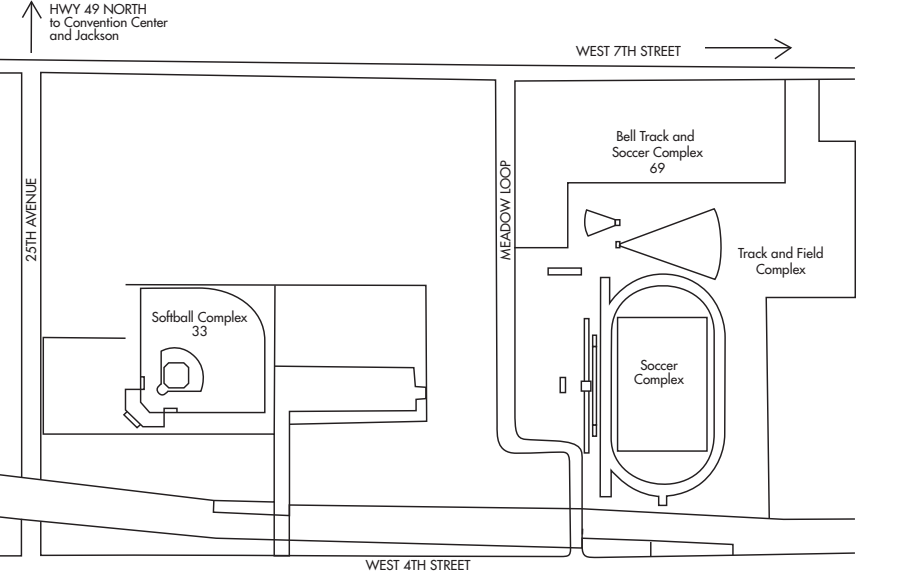

THE UNIVERSITY OF
SOUTHERN MISSISSIPPI

Department of Parking and Transit Services
601.266.4943

VILLAGE PARKING ZONES

BUILDINGS

Building Name	Number	Location	Building Name	Number	Location
3-D Arts Building	2	6C	Kennard-Washington Hall	50	7F
Alpha Chi Omega	104	3D	Kinesiology Building	9	8E
Alpha Delta Pi	109	2D	Liberal Arts Building	14	5F
Alpha Kappa Alpha	106	3D	Lott Center	36	8E
Alpha Tau Omega	114	2C	Lucas Administration Building	51	7F
Anthropology Lab and Collections	26	1D	Mannoni Performing Arts Center	15	6G
Asbury Hall	5	4E	Marsh Hall	16	6G
Baptist Student Union	97	5E	Math Zone	28	6E
Beach Volleyball Complex	62	5C	McCain Library	52	6F
Bell Track and Soccer Complex	69	11A	McCarty Hall	96	8C
Bennett Auditorium	41	7E	McLemore Hall	17	8F
Bolton Hall	72	8E	Mississippi Hall	81	7E
Bond Hall	73	6C	M.M. Roberts Stadium	39	7E
- University Police Department			Office of Sustainability	30	3C
Cedarbrook II Apartments A-F	119	1D	Ogletree Alumni House	55	8F
Center for Child Development	68	3C	Owings-McQuague Hall	18	6E
Century Park North	115	7C	Pat Ferlise Center	60	6C
- CPN 1, CPN 2, CPN 3, CPN 4			- Ticket Office		
Century Park South	116	7C	Payne Center	34	5D
- Scott Hall, Vann Hall, Luckyday Citizenship Hall, Moffitt Health Center			Peck House-OLLI	117	2F
Chain Technology Center	3	6D	Pete Taylor Park	35	4B
Chi Omega	103	3E	Phi Kappa Tau	84	4E
College Hall	4	6F	Phi Mu	108	2D
Cook Library	49	6E	Physical Plant	37	5B
Danforth Chapel	100	7E	- Motor Pool		
Delta Delta Delta	102	3E	Pi Beta Phi	110	2E
Delta Gamma	107	3D	Pi Kappa Alpha	82	3D
Delta Sigma Theta	113	3E	Pi Kappa Phi	83	2C
Delta Tau Delta	74	3D	Power House Restaurant	56	6E
DuBard School for Language Disorders	27	4E	Pulley Hall	86	8F
Duff Athletic Center	71	7D	Quinlan-Hammond Hall of Honor	64	2F
- M-Club			Reed Green Coliseum	42	4C
Duplex	112	2E	Scholarship Hall	111	2E
Family Therapy Clinic	67	2C	Scianna Hall	25	8D
Family Therapy Module	75	2C	Shafer Center for Crisis Intervention	57	2B
Forrest County Hall	29	6F	Sigma Alpha Epsilon	88	4D
Fritzsche-Gibbs Hall	6	6F	Sigma Nu	91	2C
George Building	19	4D	Sigma Phi Epsilon	92	3D
Greene Hall	12	5F	Softball Complex	33	9B
Harkins Hall	8	4F	Southern Christian Student Center	121	3E
Hattiesburg Hall	76	7F	Southern Hall	20	7F
Hickman Hall	43	7E	Southern Station	40	7D
Hillcrest Hall	78	8B	Stores and Receiving	38	8C
Honor House	46	8F	Stout Hall	21	6F
Hurst Building	7	6F	St. Thomas Catholic Church	99	5B
Interior Design Studio	13	5F	Tennis Courts	118	1F
International Center	10	5E	Thames Polymer Science Research Center	22	6D
Johnson Natatorium	31	5D	Theatre and Dance Building	23	4E
Johnson Science Tower	11	6E	Union Complex	32	7D, 7E
Jonnes Hall	79	8E	- Cochran Center, Cook Union, Hub		
Kappa Delta	105	3D	Walker Science Building	24	6E
Kappa Sigma	80	3D	Wellness Center	61	5C
Kelley Hall	1	5F	Wesley Foundation	98	5E
			Wilber Hall	95	8F