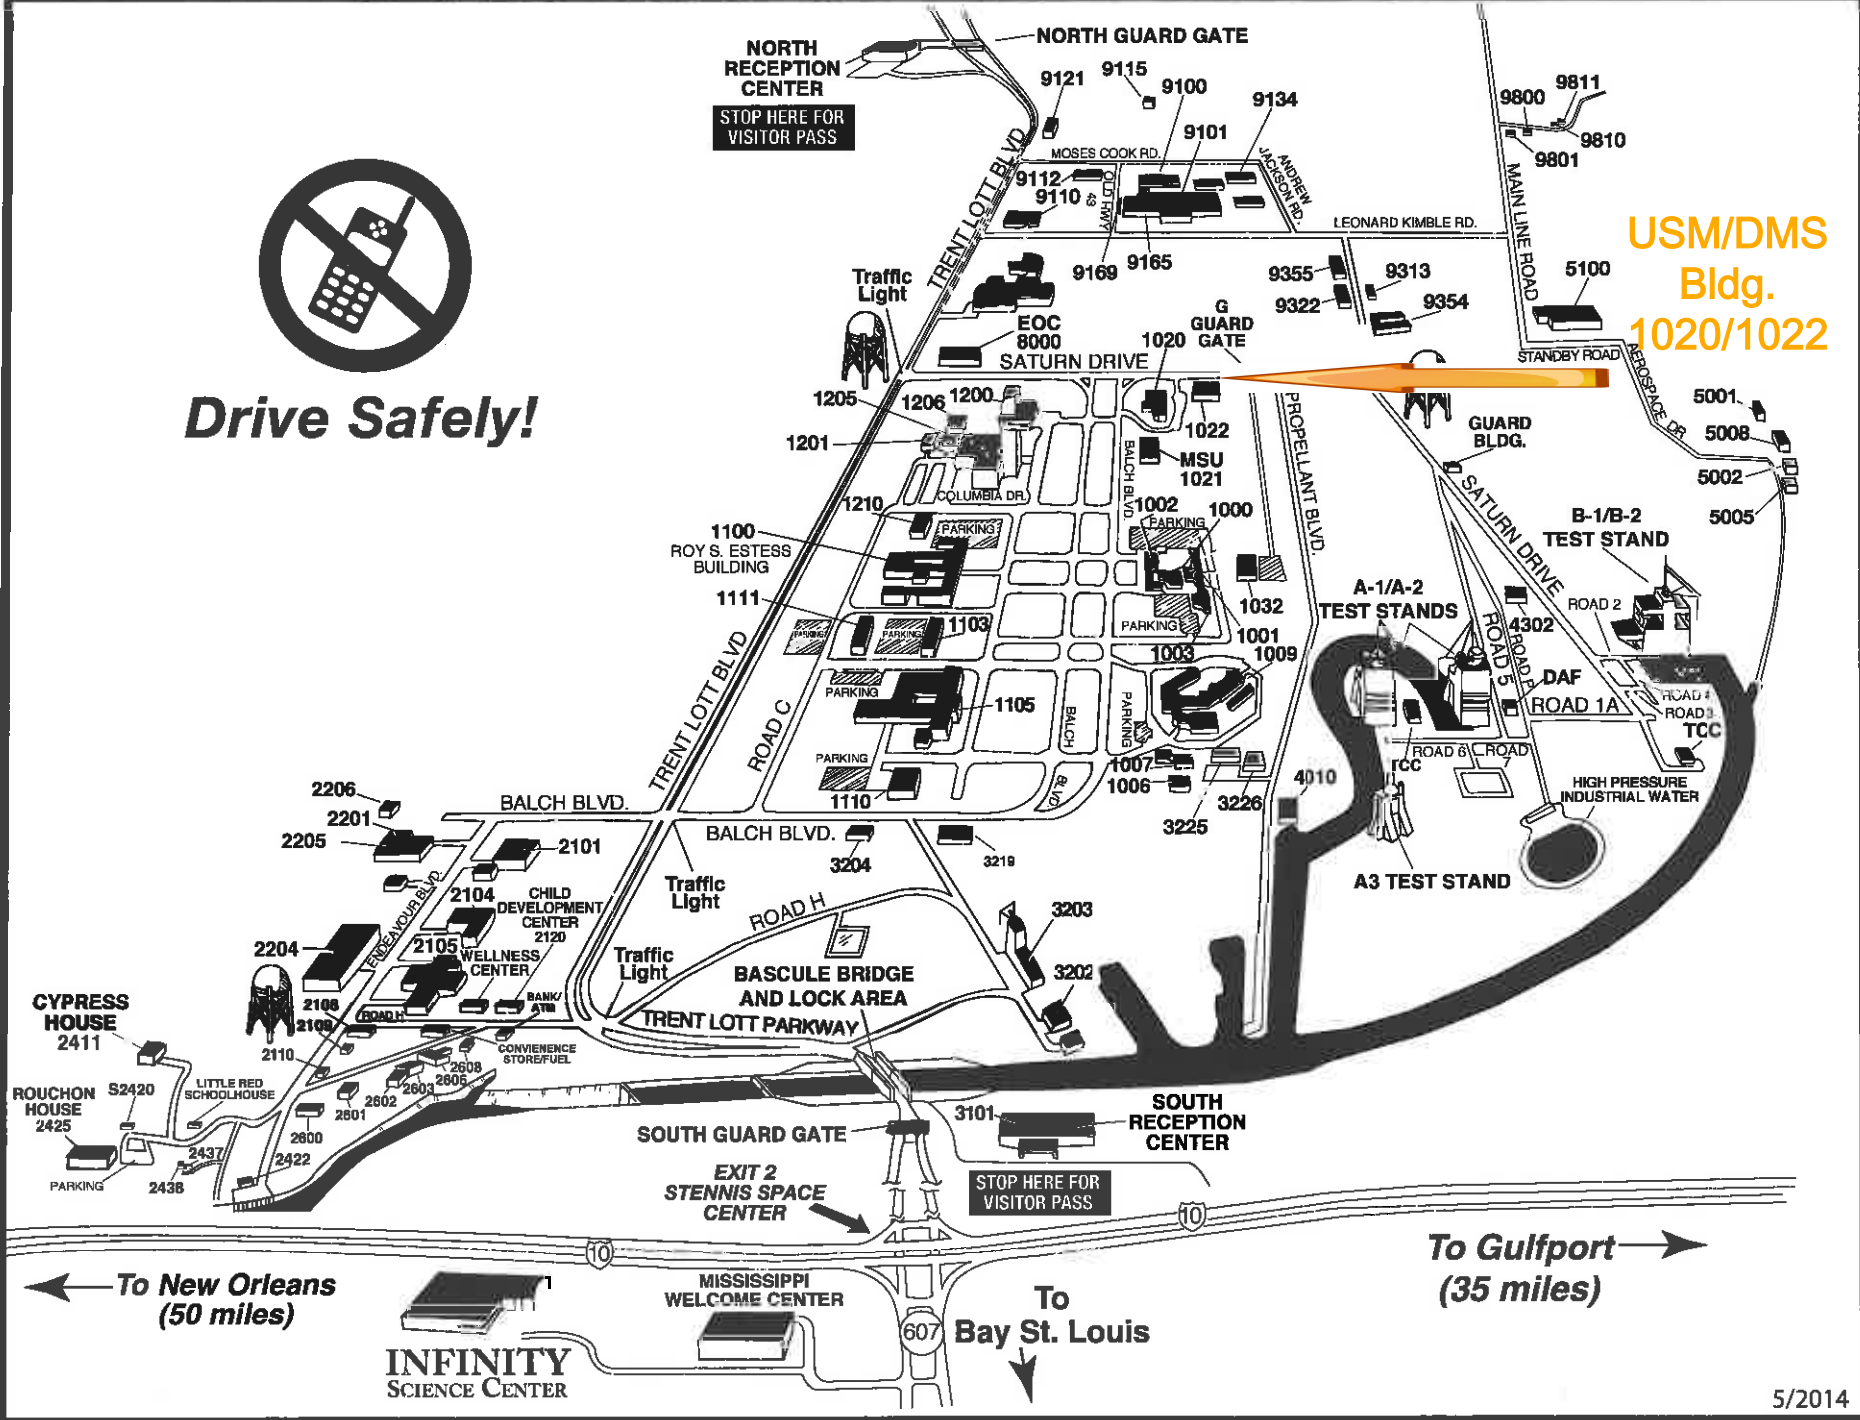

# STENNIS SPACE CENTER

**Drive Safely!**

**NORTH RECEPTION CENTER**  
STOP HERE FOR VISITOR PASS

**USM/DMS Bldg.**  
**1020/1022**

← To New Orleans (50 miles)

To Gulfport (35 miles) →

**INFINITY SCIENCE CENTER**

To Bay St. Louis