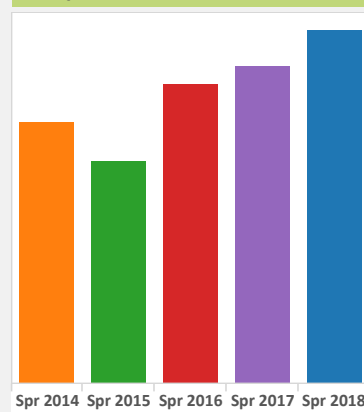

Unduplicated Headcount

Career		Spr 2014	Spr 2015	Spr 2016	Spr 2017	Spr 2018
UGRD	# Enrl	43.0	43.0	64.0	66.0	74.0
	# Diff		0.0	21.0	2.0	8.0
	% Chg from previous Year		0.00%	48.84%	3.13%	12.12%
GRAD	# Enrl	128.0	103.0	133.0	142.0	158.0
	# Diff		-25.0	30.0	9.0	16.0
	% Chg from previous Year		-19.53%	29.13%	6.77%	11.27%
Grand Total	# Enrl	171.0	146.0	197.0	208.0	232.0
	# Diff		-25.0	51.0	11.0	24.0
	% Chg from previous Year		-14.62%	34.93%	5.58%	11.54%

Print to PDF by clicking the Export button located at the bottom of the dashboard. There are multiple tabs of information located across the top of the Dashboard.

Current College
EDPSY

Current Department
Library & Information Science

Student Type
All

Academic Level
All

Race w NRA
All

Residency
All

Career
All

Full/Part-Time
All

Gender
All

Academic Plan
All

Unduplicated Headcount by College

Current College	Career	Spr 2014	Spr 2015	Spr 2016	Spr 2017	Spr 2018
EDPSY	UGRD	43	43	64	66	74
	GRAD	128	103	133	142	158
	Total	171	146	197	208	232
Grand Total		171	146	197	208	232

Unduplicated Headcount