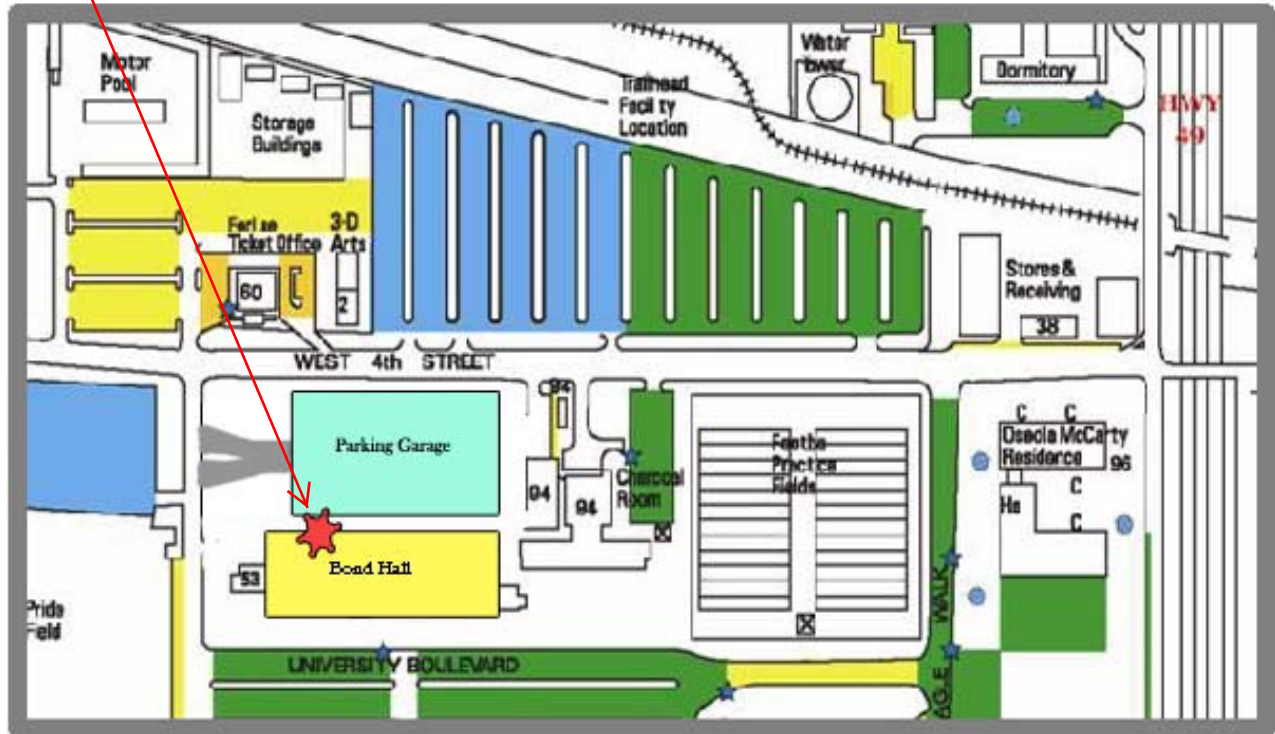

Institute for Disability Studies
The University of Southern Mississippi
Bond Hall, Fourth Floor

If coming from the north, take HWY 49S to Hattiesburg. Just before you get to the university, take a right after the second 4th Street exit sign (You will also see a "Coliseum" sign) and then veer left (at Hillcrest Dorm) which puts you on the service road. At the next light (which is 4th St.), take a right. At the next light (at the Ferlise Center) take a left and park in the parking garage to the left. You will see a large white entry area with concrete steps – Bond Hall. IDS is located on the 4th Floor.

If coming from the south, take HWY 49N. The easiest entry is to take a right across from the stadium and then turn left to get on the service road heading north. Come up to 4th Street and take a left at the stop sign. At the second light (at the Ferlise Center) take a left and park in the parking garage to the left. You will see large white entry area with concrete steps – Bond Hall. IDS is located on the 4th Floor.