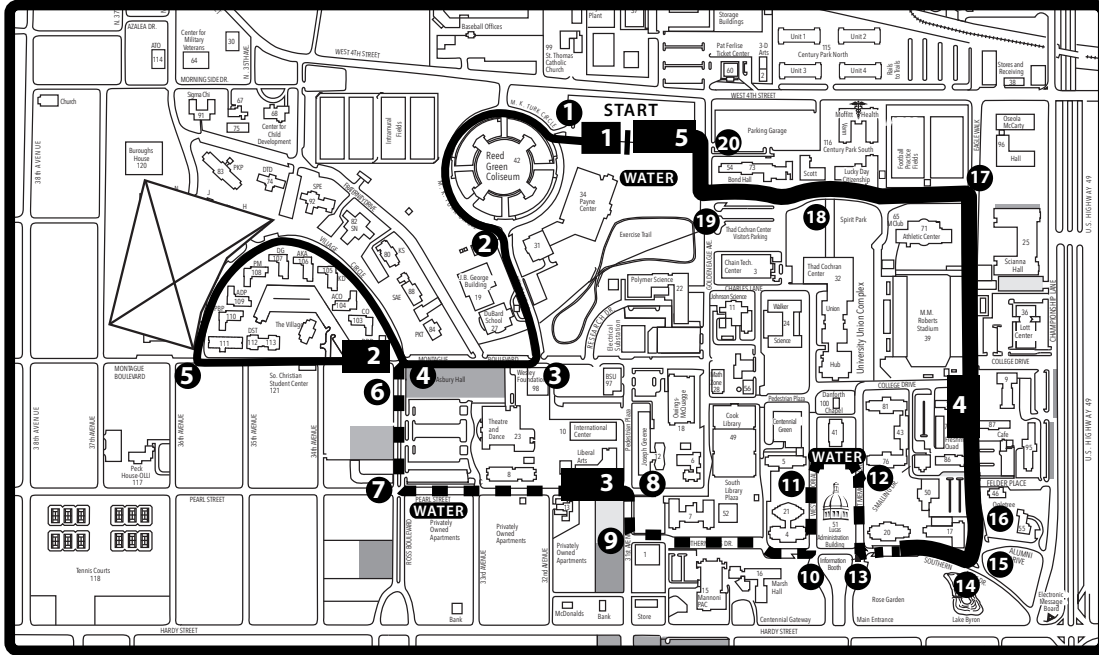

Southern Miss Color Run Course Map

KEY

	MILE 1		COURSE TURN
	MILE 2		COLOR STATIONS
	MILE 3		

Thank you for racing in the **Southern Miss Color Run!**

We sincerely hope that you enjoy this event, and hope to see you next year!