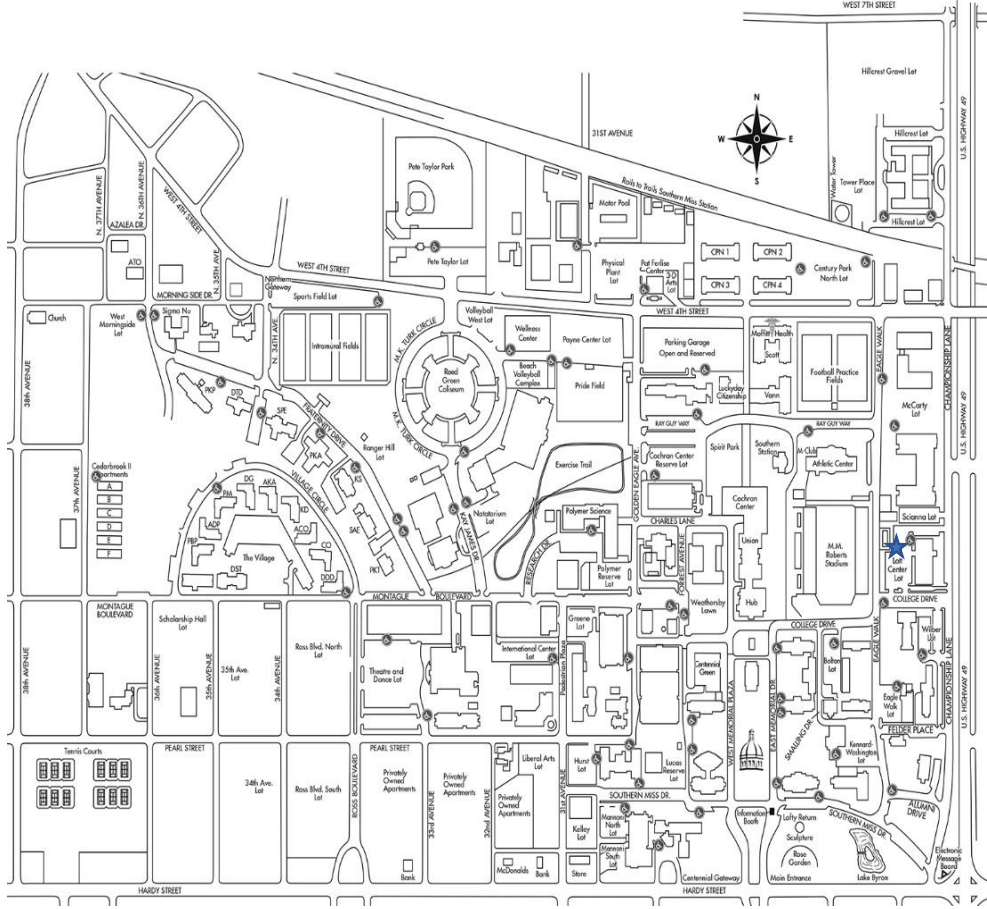

TRENT LOTT PARKING
Alumni of the Year
2023/BAC Meeting
College of Business/
Economic Development

LOTT CENTER
6197 US Hwy 49
HATTIESBURG, MS 39406

Parking and Transit Services
601.266.4948 | parking@usm.edu
usm.edu/parking-transit-services

Directions

Traveling from Jackson on Hwy. 49 S

- Less than one mile after traveling under I59, look for a sign on the right, showing exit to the Coliseum and 4th Street.
- Continue past this exit and take next right on to Championship Lane (the service road) and keep left.
- Parking located on the west side of the Lott Center

Traveling on Hwy. 49 N

- Go through intersection of Hwy. 49 and Hardy Street
- Take first LEFT crossing over Hwy. 49S on to Championship Lane (the service road) and keep left.
- Parking located on the west side of the Lott Center

Please avoid the USM individual Reserved spaces on the north side of the Trent Lott Center.

This Special Event pass is not valid for faculty, staff, or students at The University of Southern Mississippi.